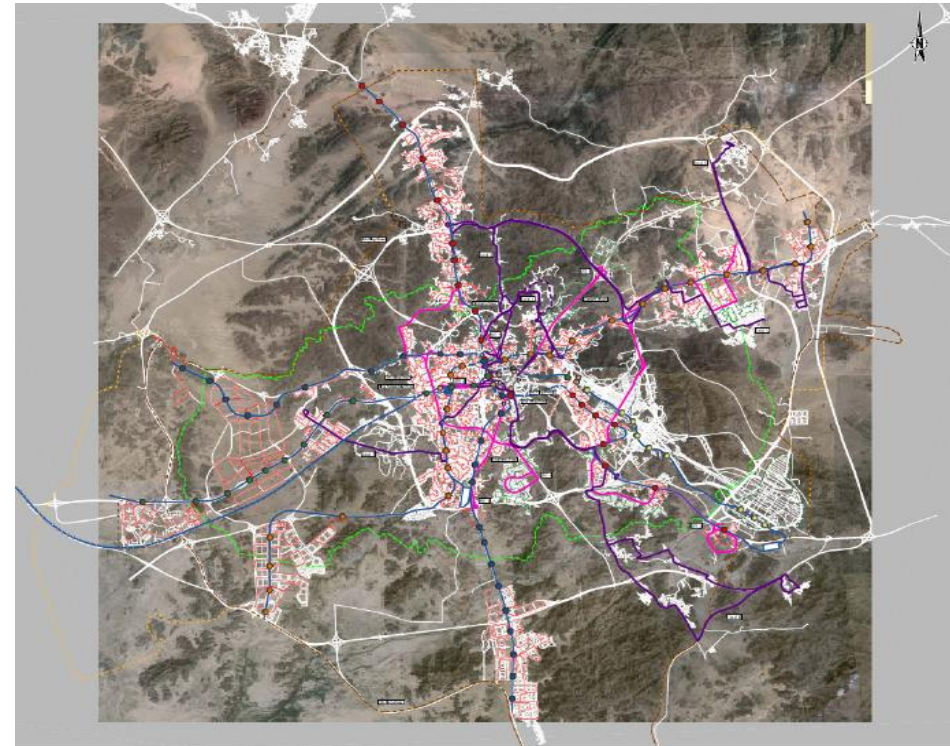

Stormwater Master Plan Riyadh

Makkah-Public Transport Master Plan

Sadarah International School in Riyadh

4 Intersections Dammam, Review

Survey & Study O&M at government facilities. The National Committee for Legislation and Standardization of Operation and Maintenance